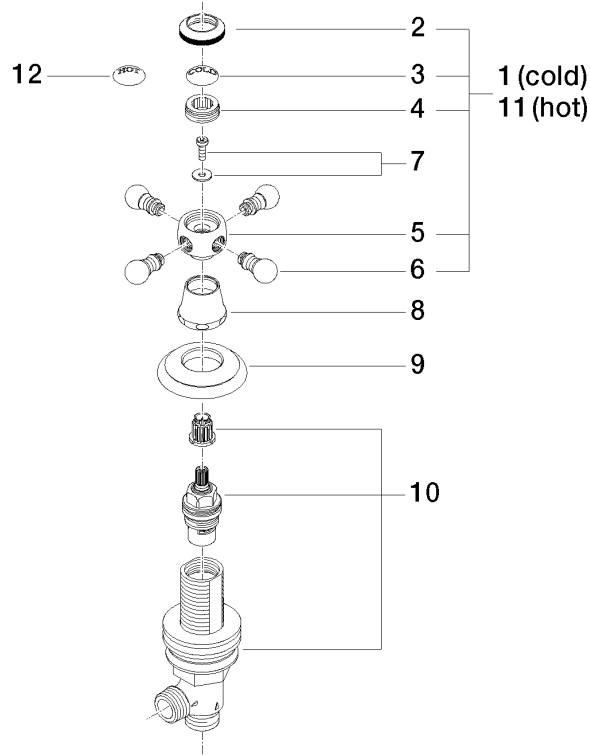

20 000 360

- hole diameter 32 mm
- rosette Ø 55 mm
- supplied with porcelain inserts for both HOT and COLD
- WRAS 1810004

20 000 360

mm [inches]

Flow rate chart

Certificates

WRAS_1810004.

20 000 360

Spare parts list

No.	Item Number	Name	Quantity used	Delivery time
1	04 20 36 002 06-06	handle (cold)	1	10
2	09 20 36 005-06	handle	1	10
3	09 26 01 010 90	accessories	1	2
4	09 20 83 006 90	handle	1	2
5	09 20 36 002-06	handle	1	10
6	09 20 36 004-06	handle	4	10
7	04 30 30 029 00 90	fixing set	1	2
8	09 21 02 046-06	cover	1	10
9	09 27 35 001-06	rosette	1	10
10	90 17 11 040 31 90	side panel	1	2
11	04 20 36 002 07-06	handle (hot)	1	10
12	09 26 01 011 90	accessories	1	2