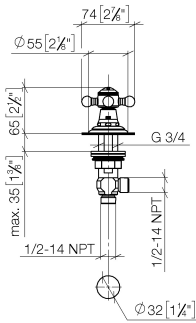

20 000 360

- hole diameter 32 mm
- rosette Ø 55 mm
- supplied with porcelain inserts for both HOT and COLD
- WRAS 1810004

20 000 360

mm [inches]

Flow rate chart

Certificates

WRAS_1810004.

20 000 360

Spare parts list

No.	Item Number	Name	Quantity used	Delivery time
1	04 20 36 002 06-06	handle (cold)	1	10
2	09 20 36 005-06	handle	1	10
3	09 26 01 010 90	accessories	1	2
4	09 20 83 006 90	handle	1	2
5	09 20 36 002-06	handle	1	10
6	09 20 36 004-06	handle	4	10
7	04 30 30 029 00 90	fixing set	1	2
8	09 21 02 046-06	cover	1	10
9	09 27 35 001-06	rosette	1	10
10	90 17 11 040 31 90	side panel	1	2
11	04 20 36 002 07-06	handle (hot)	1	10
12	09 26 01 011 90	accessories	1	2