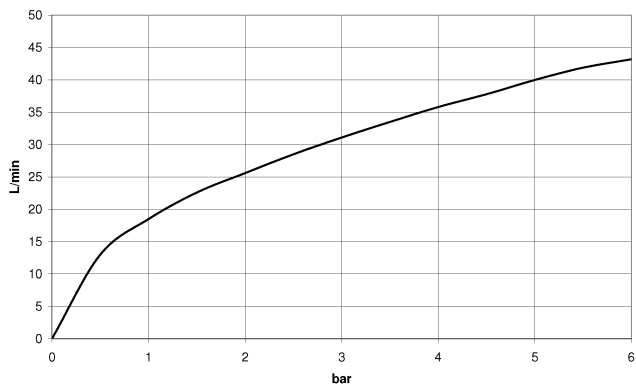

20 000 360

- hole diameter 32 mm
- rosette Ø 55 mm
- supplied with porcelain inserts for both HOT and COLD
- WRAS 1810004

20 000 360

mm [inches]

Flow rate chart

Certificates

WRAS_1810004.

20 000 360